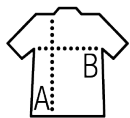

SOL'S IMPERIAL FIT

SOL'S®
the fair spirit

MEN'S ROUND NECK CLOSE FITTING T-SHIRT

00580

Quality

JERSEY 190
100% semi-combed Ringspun cotton

Style

Reinforcing tape on neck
Elastane rib collar round collar
Short sleeves
Cut and sewn
Fitted cut

Available sizes

Sizes	S	M	L	XL	XXL
A/B	70/48	72/51	74/54	76/57	78/61

Available colours

Packaging

Carton size : 60 x 39 x 35 cm

Weight per carton : 0.00 kg

Related products

SOL'S IMPERIAL FIT WOMEN
02080